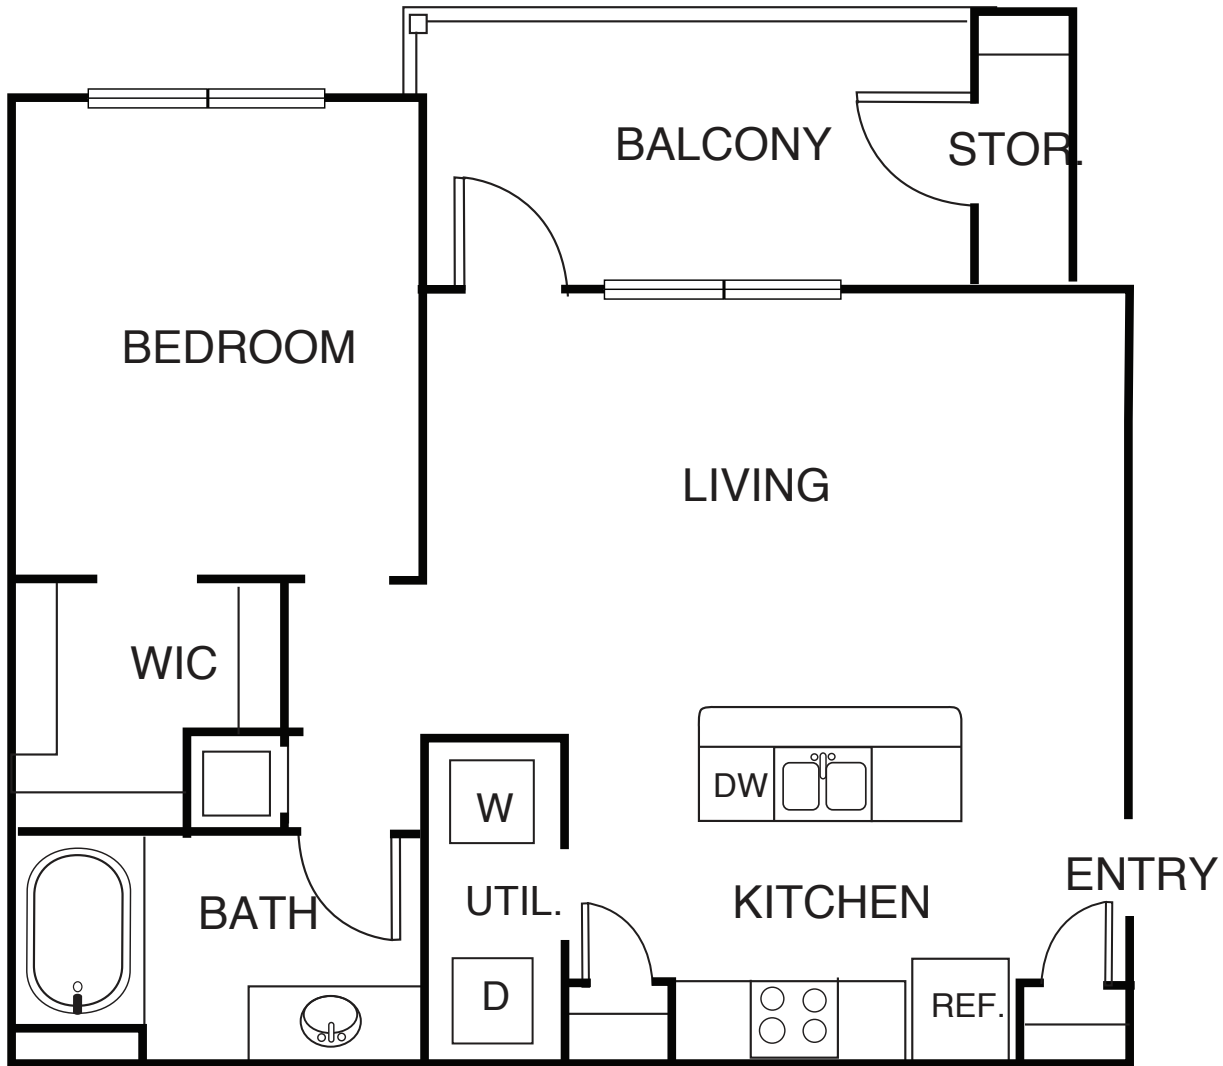

THE ACACIA

1 BED / 1 BATH

735
SQ. FT.

27595 IH 10W - Boerne, TX 78006

210-698-9000 | www.rusticofairoaks.com

Floor plans are artist's rendering. All dimensions are approximate. Actual product and specifications may vary in dimension or detail. Not all features are available in every apartment. Prices and availability are subject to change. Please see a representative for details.