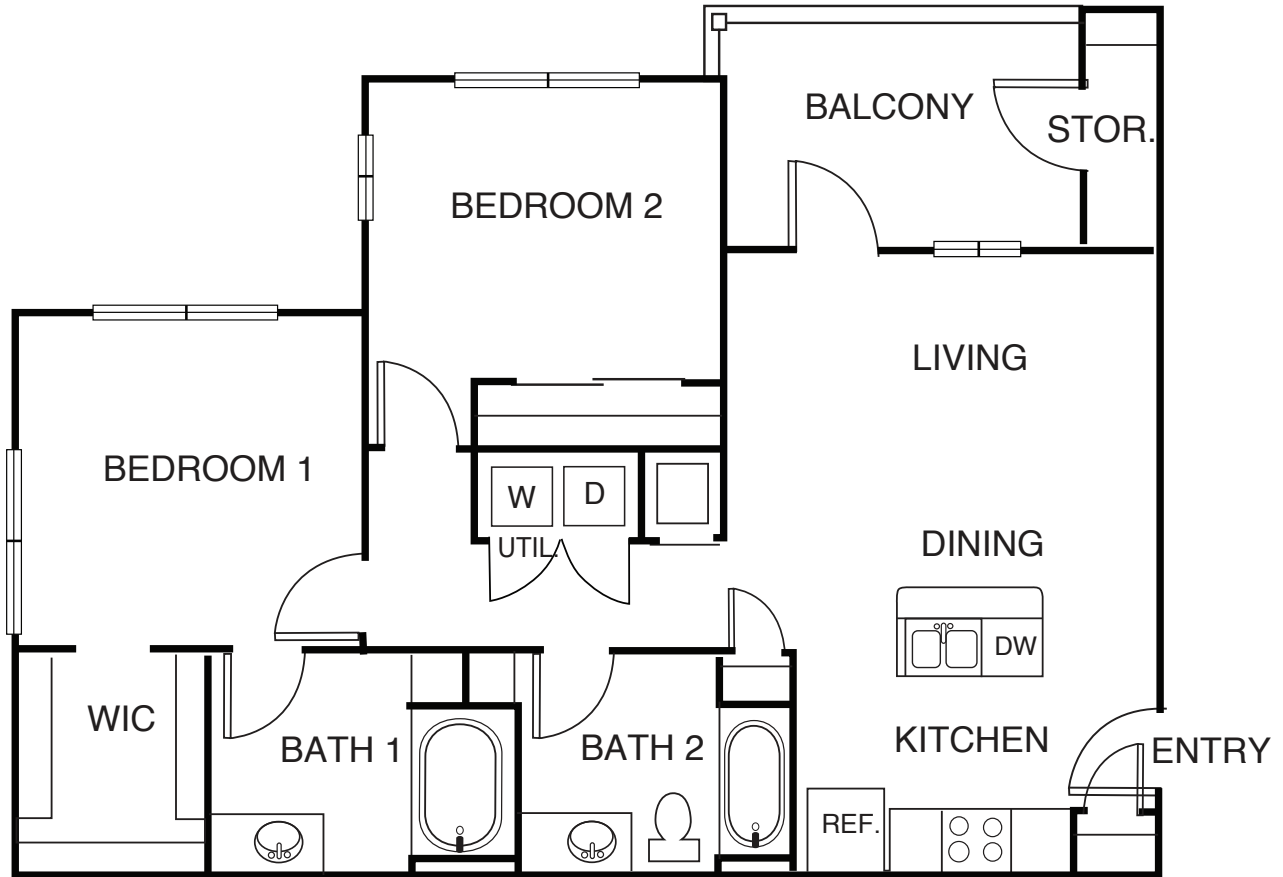

THE JUNIPER

2 BED / 2 BATH

960
SQ. FT.

27595 IH 10W - Boerne, TX 78006

210-698-9000 | www.rusticofairoaks.com

Floor plans are artist's rendering. All dimensions are approximate. Actual product and specifications may vary in dimension or detail. Not all features are available in every apartment. Prices and availability are subject to change. Please see a representative for details.