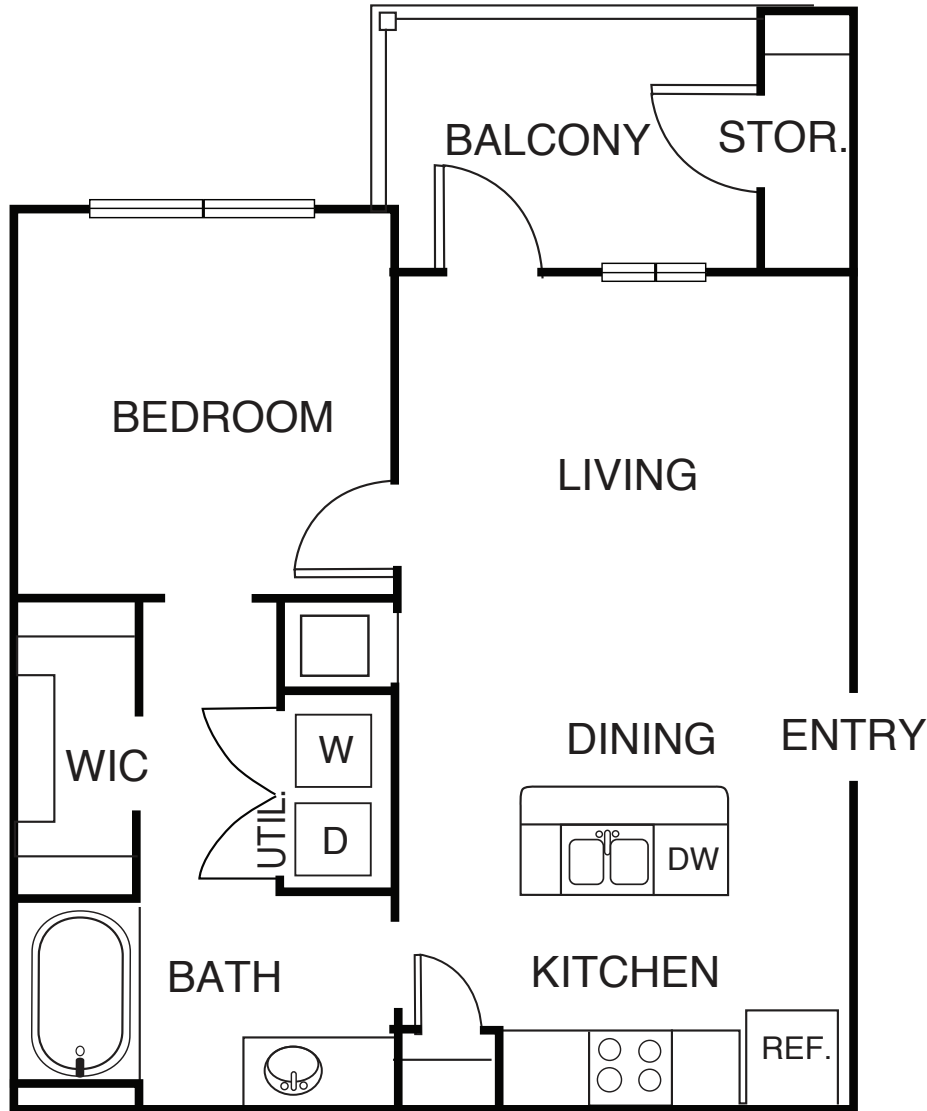

THE PERSIMMON

1 BED / 1 BATH

625
SQ. FT.

27595 IH 10W - Boerne, TX 78006

210-698-9000 | www.rusticofairoaks.com

Floor plans are artist's rendering. All dimensions are approximate. Actual product and specifications may vary in dimension or detail. Not all features are available in every apartment. Prices and availability are subject to change. Please see a representative for details.