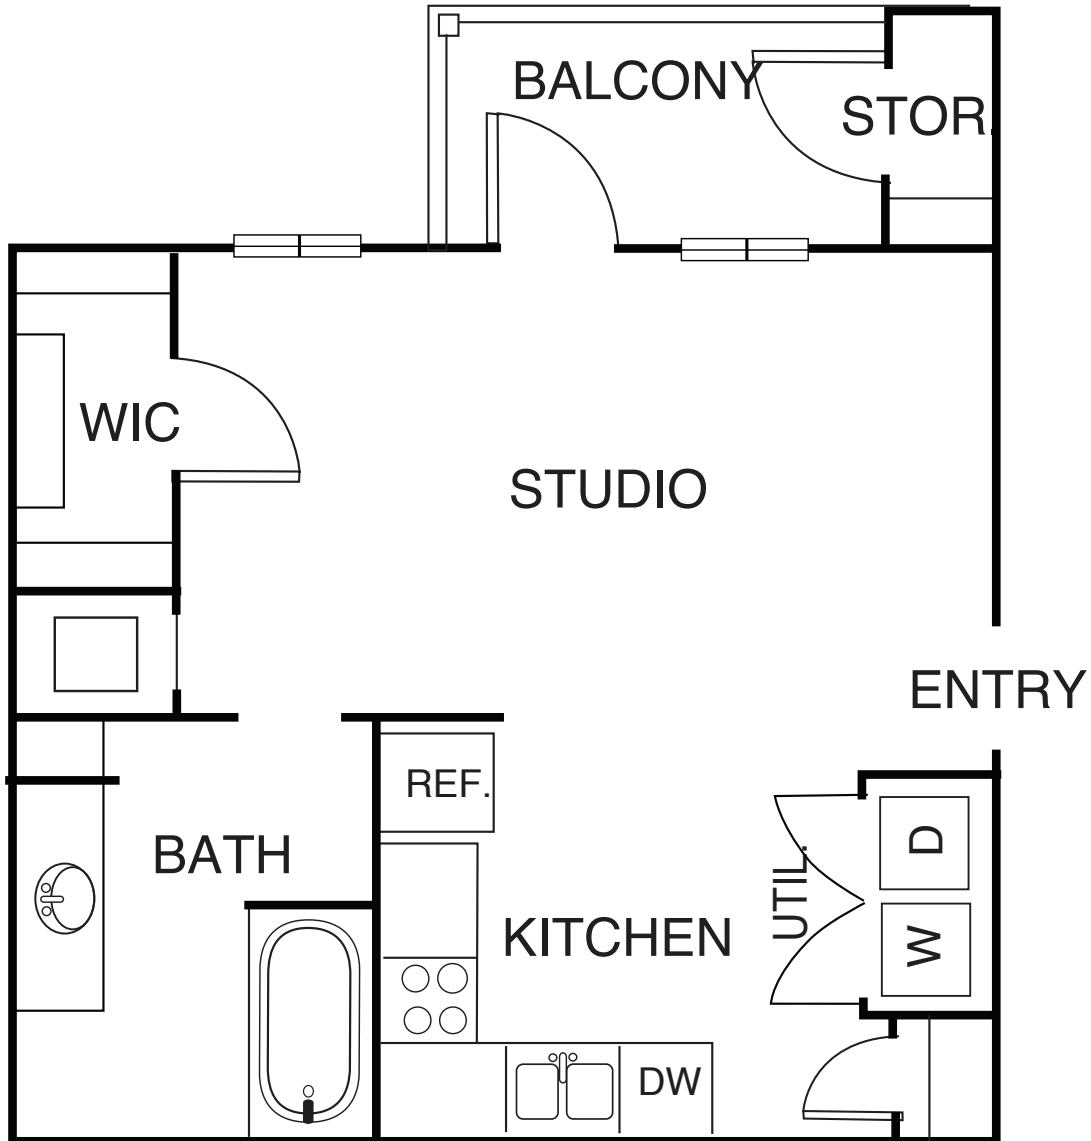

THE SUMAC

STUDIO / 1 BATH

505
SQ. FT.

	27595 IH 10W - Boerne, TX 78006
	210-698-9000 www.rusticofairoaks.com

Floor plans are artist's rendering. All dimensions are approximate. Actual product and specifications may vary in dimension or detail. Not all features are available in every apartment. Prices and availability are subject to change. Please see a representative for details.